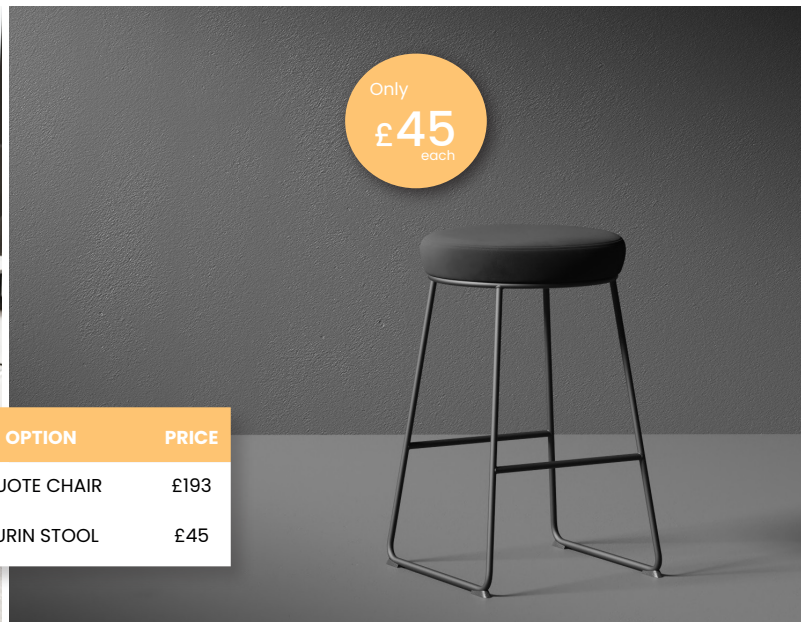

+ BLK, WHT OR GRY

Example CODE: DD-QMPSGRY = Multi Purpose Shelf in Grey Finish.

CAFÉ & BISTRO

QUOTE

Only
£193
each

CODE	OPTION	PRICE
DD-QURC01	QUOTE CHAIR	£193
DD-TN01BLK	TURIN STOOL	£45

TURIN STOOL

Only
£45
each

BISTRO STOOLS

Stowe
£117
each

Hepscott
£122
each

Charford
£102
each

Marlow
£127
each

Brayford
£117
each

CODE	OPTION	PRICE
DD-STW01BLK	STOWE INKY BLACK	£117
DD-STW01BRN	STOWE PECAN BROWN	£117
DD-HEP01CHAR	HEPSCOTT CHARCOAL	£122
DD-HEP01BLUE	HEPSCOTT DENIM BLUE	£122
DD-CHF01BLK	CHARFORD INKY BLACK	£102
DD-CHF01BRN	CHARFORD PECAN BROWN	£102
DD-MRL01GRN	MARLOW FOREST GREEN	£127
DD-MRL01GRY	MARLOW PEWTER GREY	£127
DD-BRY01OATM	BRAYFORD OATMEAL	£117
DD-BRY01BLUE	BRAYFORD OCEAN BLUE	£117