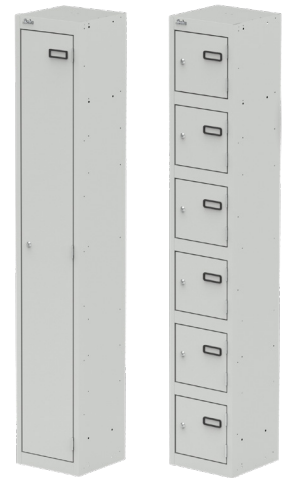

LOCKERS

From Only
£184
each

COLOUR
OPTIONS

GRY

CODE	DIMENSIONS W x D x H (MM)	PRICE
DD-QL1DGRY	305 x 458 x 1780	£184
DD-QL2DGRY	305 x 458 x 1780	£230
DD-QL4DGRY	305 x 458 x 1780	£276
DD-QL6DGRY	305 x 458 x 1780	£307

Example CODE: DD-QL6DGRY = Six Door Locker in Grey Finish.