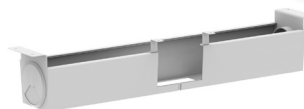

1. ADD FABRIC COLOUR TO CODE

2. ADD FRAME COLOUR TO CODE

*Air screens also compatible with the Impulse range

CABLE TRAYS

From Only
£37
each

3 COLOUR OPTIONS

Black White Silver

SILVER CABLE BASKET CODE	COLOUR	WIDTH (MM)	PRICE
DD-ICB800SLV	SILVER	800	£50
DD-ICB10SILV	SILVER	1000	£53
DD-ICB12SLV	SILVER	1200	£56
DD-ICB14SLV	SILVER	1400	£59
DD-ICB16SLV	SILVER	1600	£60