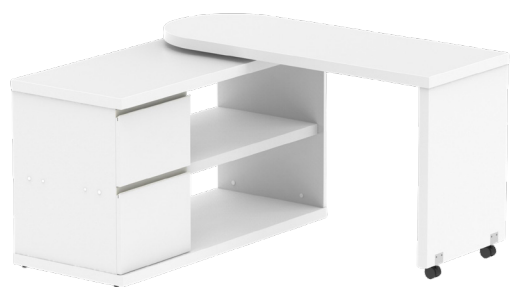

Only **£70** each

DD-NESTLOOPBLUA **BLUE**
DD-NESTLOOPWHTA **WHITE**
DD-NESTLOOPGRYA **GREY**

3 COLOUR OPTIONS

- BLU
- WHT
- GRY

CONTEMPORARY DESKING

FLEUR SMART STORAGE DESK

WHITE

Only
£230
each

EOL

CODE (ADD FINISH)	WIDTH (MM)	DEPTH (MM)	HEIGHT (MM)	PRICE
DD-FLEURWHT	1300	500	750	£230

CHESTER BOUTIQUE DESK

DARK OAK

Only
£153
each

EOL

CODE	WIDTH (MM)	DEPTH (MM)	HEIGHT (MM)	PRICE
DD-CID4824	1200	600	750	£153